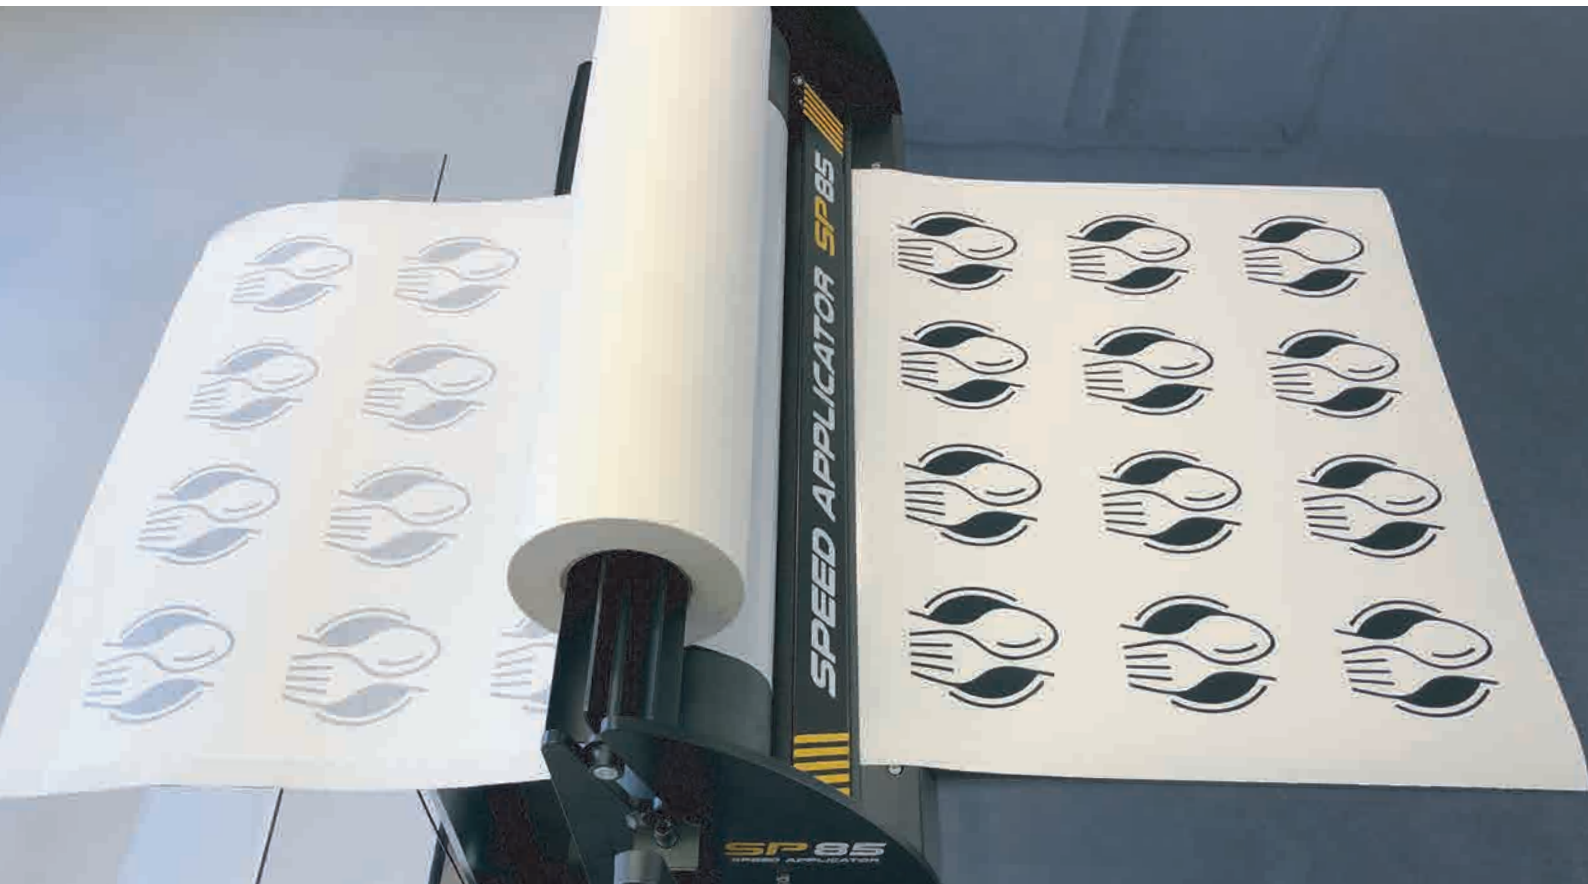

## SAVE VALUABLE TIME

Applying masking tape onto vinyl has never been easier! Fast and easy, without wrinkles or bubbles. Despite its compact size, the Speed Applicator is fast and the most efficient machine of its kind.

The Speed Applicator can be mounted on your work table or on a flatbed laminator - you have always your application tape roll available!

## TYPES OF VINYL

There are no limits to the types of vinyl you can apply with the Speed Applicator: cut texts, labels or other forms of print'n cut.

## SPEED APPLICATOR SP160

Work width: 1600 mm  
Weight: 45 kg  
Total length: 2000 mm