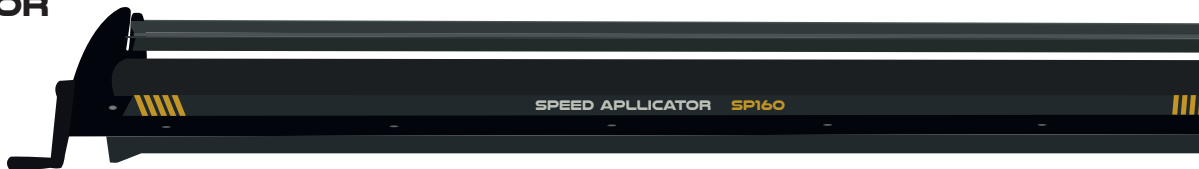

SPEED APPLICATOR SP160

Work width: 1600 mm
Weight: 45 kg
Total length: 2000 mm