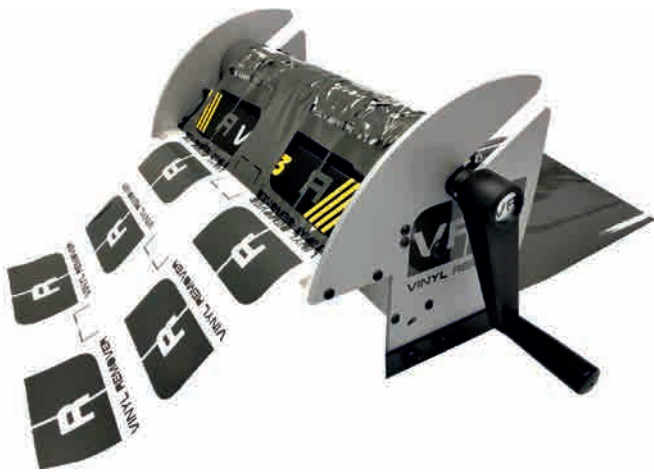

THE PERFECT COMBINATION

Peel your job with the Vinyl Remover and then add application tape to your job with the Speed Applicator!

PEEL YOUR JOB

Start by peeling your job with your Vinyl Remover.